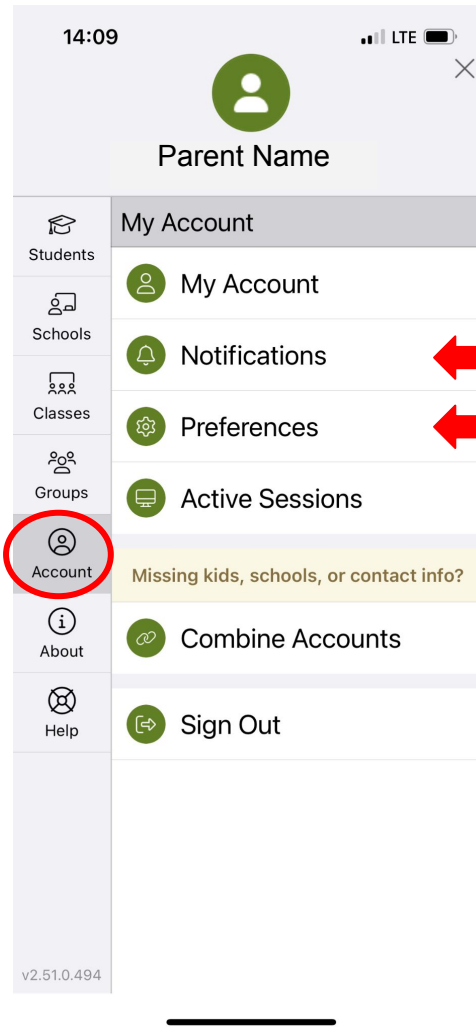

Account Preferences

Here you can control some of your user preferences. Most importantly, you can control your notification settings, and you can set a default language.

Click here to control notification settings

Click here for additional preferences, including setting a default language.