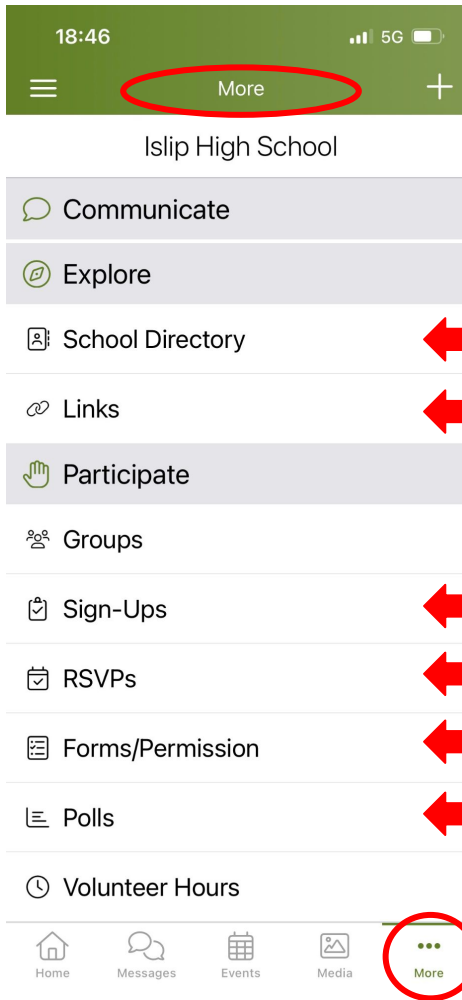

## Messages

On your Messages screen, you will see any direct messages from teachers or administrators. This function is similar to a text message you might receive on a phone

## Events

On your Events screen, you will see any calendar events that are entered by your building(s) or District. They are indicated by the circled dates on the calendar.

# More

On your More screen, you will see additional helpful links.

School Directory includes all staff with their email addresses

Links includes all web links included by each building/District

This includes any pending Sign-Ups you may have received