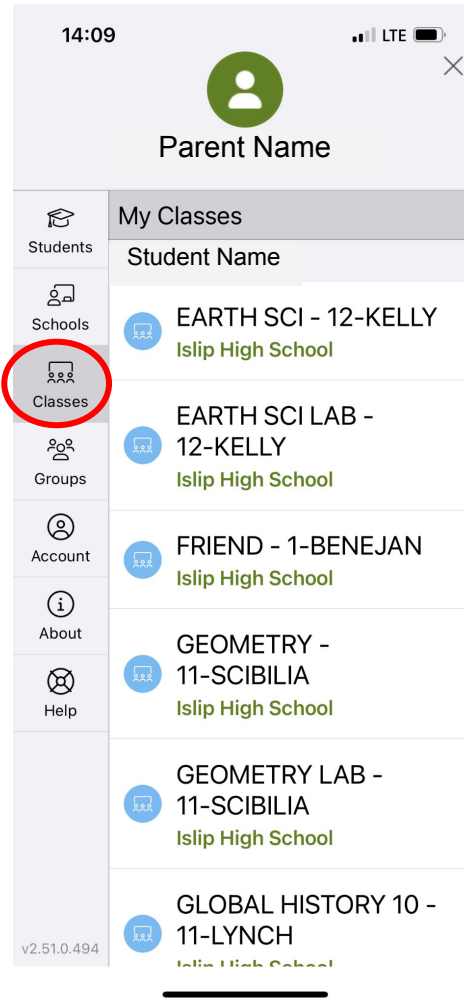

# Students

When you click on your child's name you are brought to this page. You can switch between Posts, Dashboard and Alerts. On your Dashboard, you can click into classes and click the speech bubble to message a teacher.

# Schools

Here you would see a list of the schools your children are attending, and you can visit each site to see their Posts and/or Alerts.

# Classes

Here you would see a list of your child's classes. You can click the individual classes to see any Posts sent to that class.