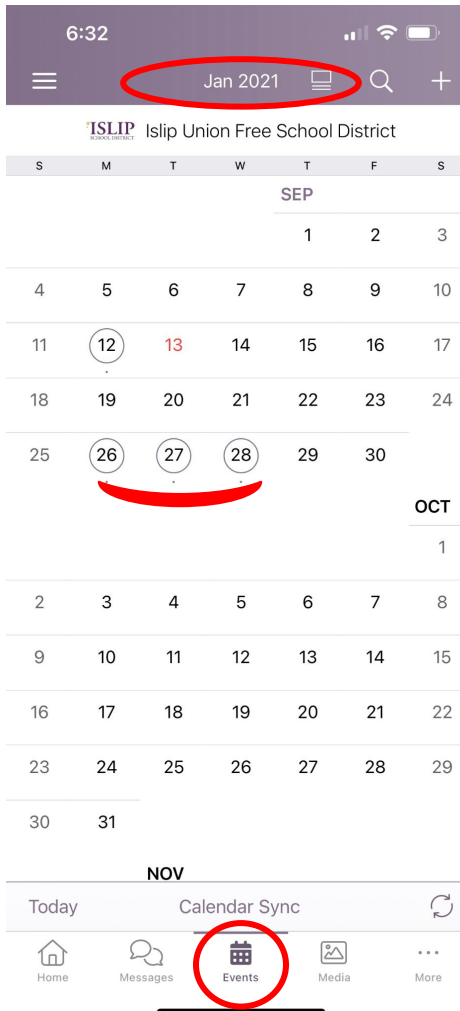

# ParentSquare Mobile Application

# Home Screen

On your home screen, you are able to see Posts and Alerts. On the bottom of the screen, you can also switch between features.

**Messages** - this will be where any direct messages will appear

## Events

On your Events screen, you will see any calendar events that are entered by your building(s) or District. They are indicated by the circled dates on the calendar.