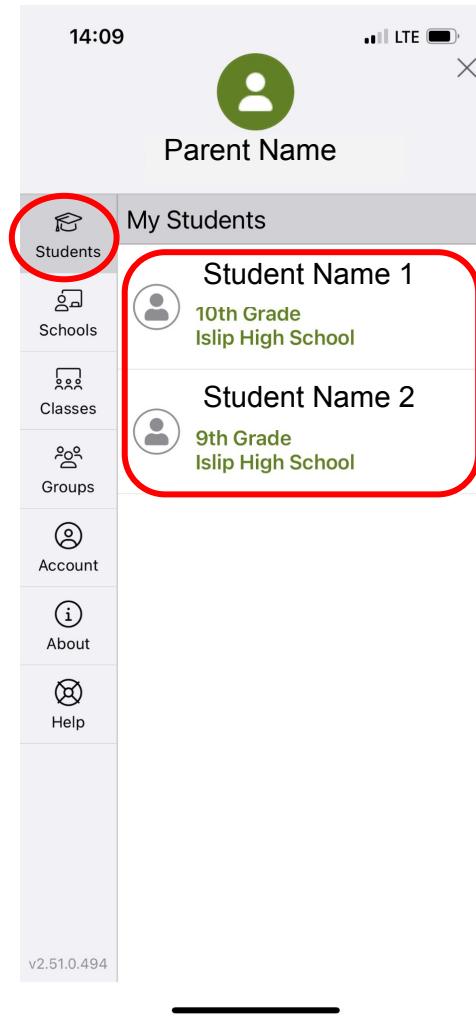

Students

Alerts can be sent by administrators. They can be found in a feed on the Alerts page.

Here you would see a list of your children attending District Schools. You can click on your child