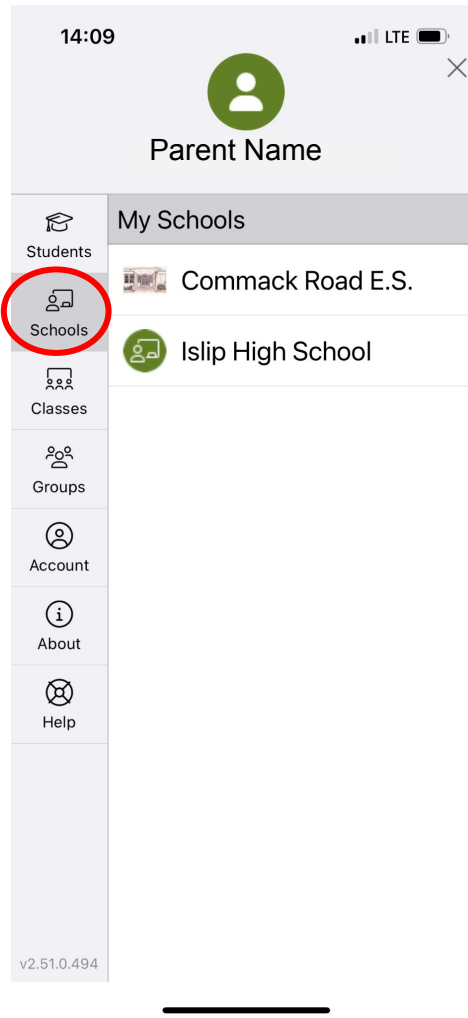

Schools

Here you would see a list of the schools your children are attending, and you can visit each site to see their Posts and/or Alerts.