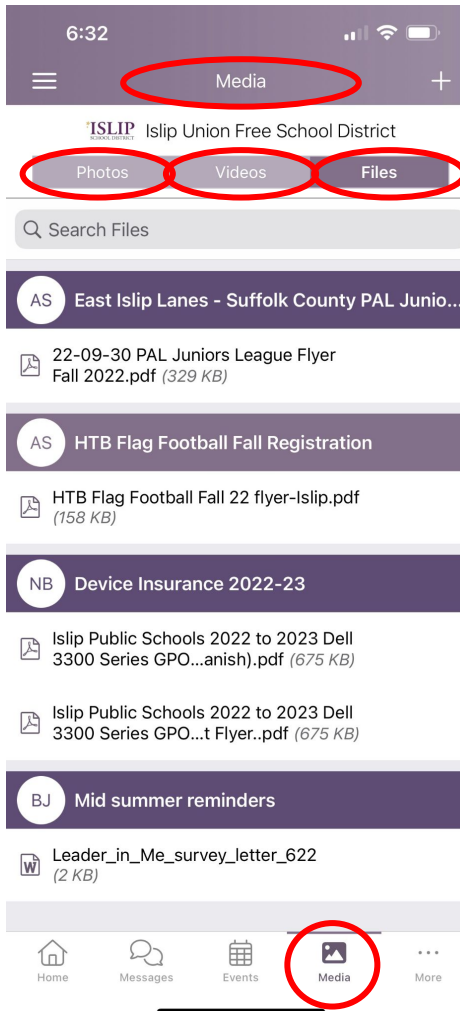

## Messages

On your Messages screen, you will see any direct messages from teachers or administrators. This function is similar to a text message you might receive on a phone

## Events

On your Events screen, you will see any calendar events that are entered by your building(s) or District. They are indicated by the circled dates on the calendar.

# More

On your More screen, you will see additional helpful links.

School Directory includes all staff with their email addresses

Links includes all web links included by each building/District

This includes any pending Sign-Ups you may have received