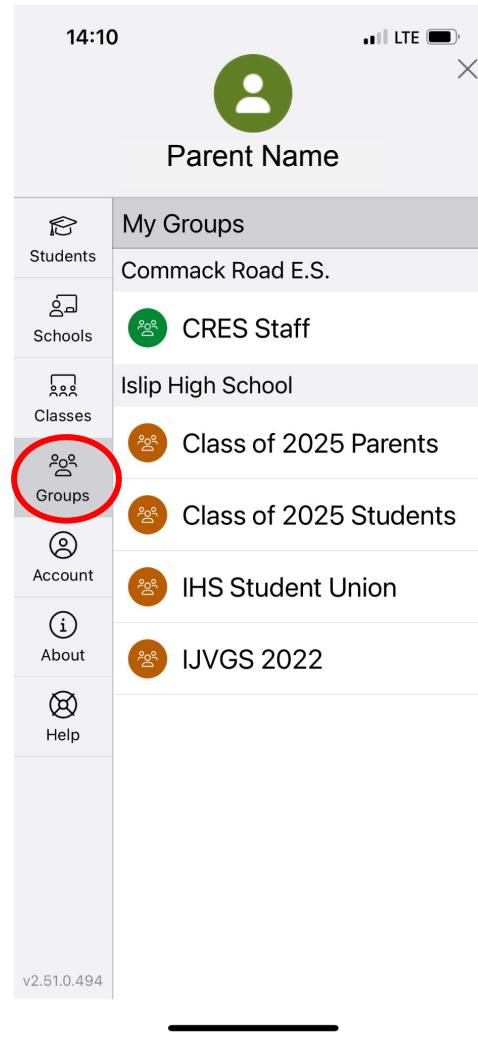

Groups

Here you would see a list of the Groups your child is a member of in school. Groups are commonly used by sports teams or clubs, but groups can also be created for grade levels.

You can click into a group to see the Posts sent by that group.