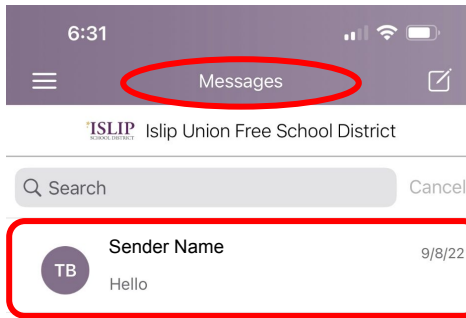

Messages

On your Messages screen, you will see any direct messages from teachers or administrators. This function is similar to a text message you might receive on a phone