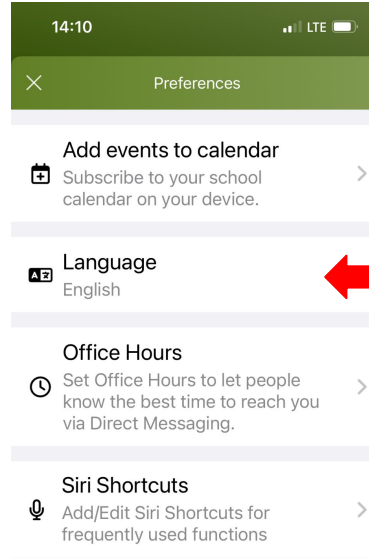

User Preferences

Here you can subscribe to the school calendar on your device, set a default language for the application

Click here to set a default language.