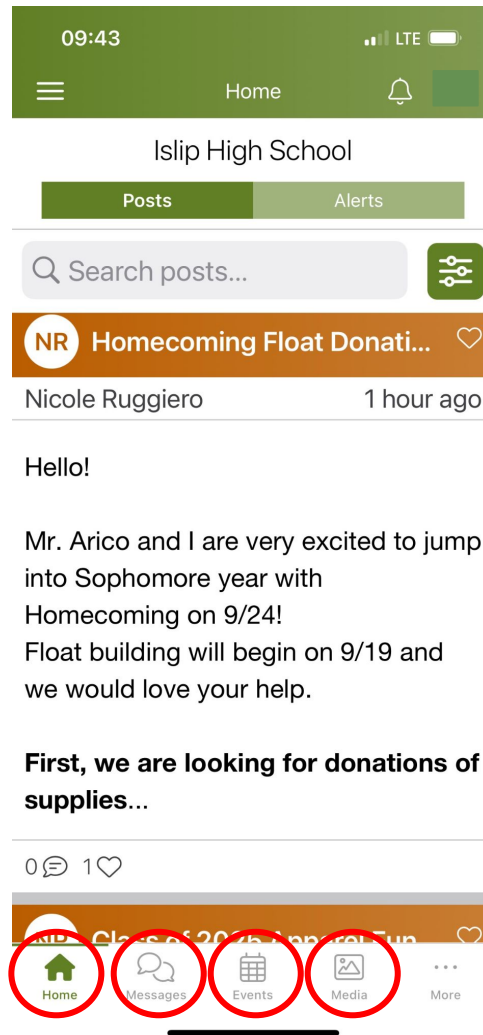

Home Screen

On your home screen, you are able to see Posts and Alerts. On the bottom of the screen, you can also switch between features.

Messages - this will be where any direct messages will appear

Events - this will be where any calendar events will appear

Media - this is where any photos, videos, or files sent will appear