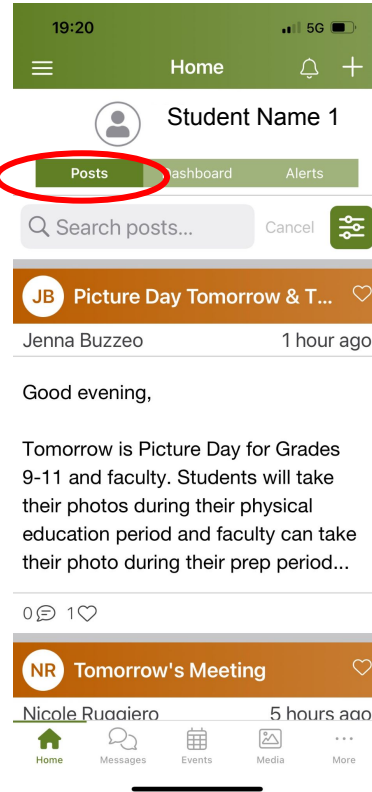

# Students

When you click on your child's name you are brought to this page. You can switch between Posts, Dashboard and Alerts. On your Dashboard, you can click into classes and click the speech bubble to message a teacher.