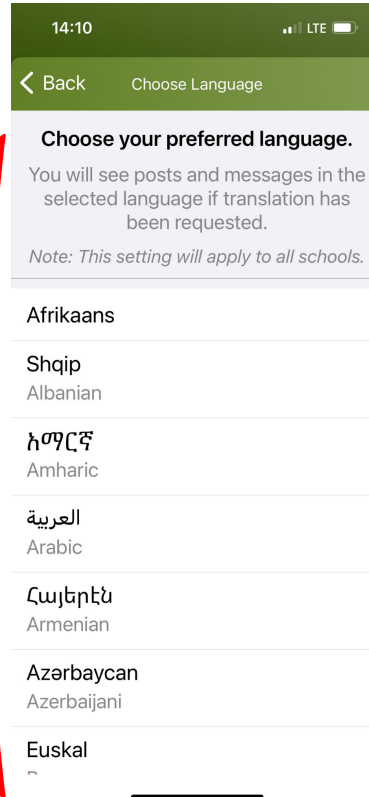

Language Settings

Here you set a default language for the application. There are dozens of languages to choose from.

Choosing a default language will help you to communicate to your child's teachers in your preferred language. It will change the entire application to that preferred language.