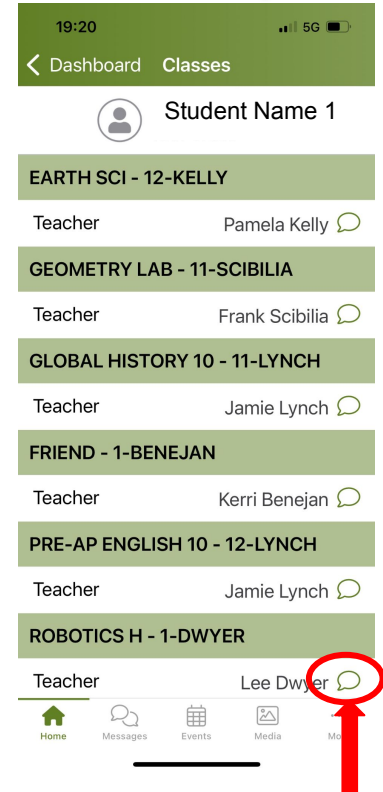

# Home Screen

By hitting the Menu in the top left corner, you can access additional features

# Students

When you click on your child's name you are brought to this page. You can switch between Posts, Dashboard and Alerts. On your Dashboard, you can click into classes and click the speech bubble to message a teacher.